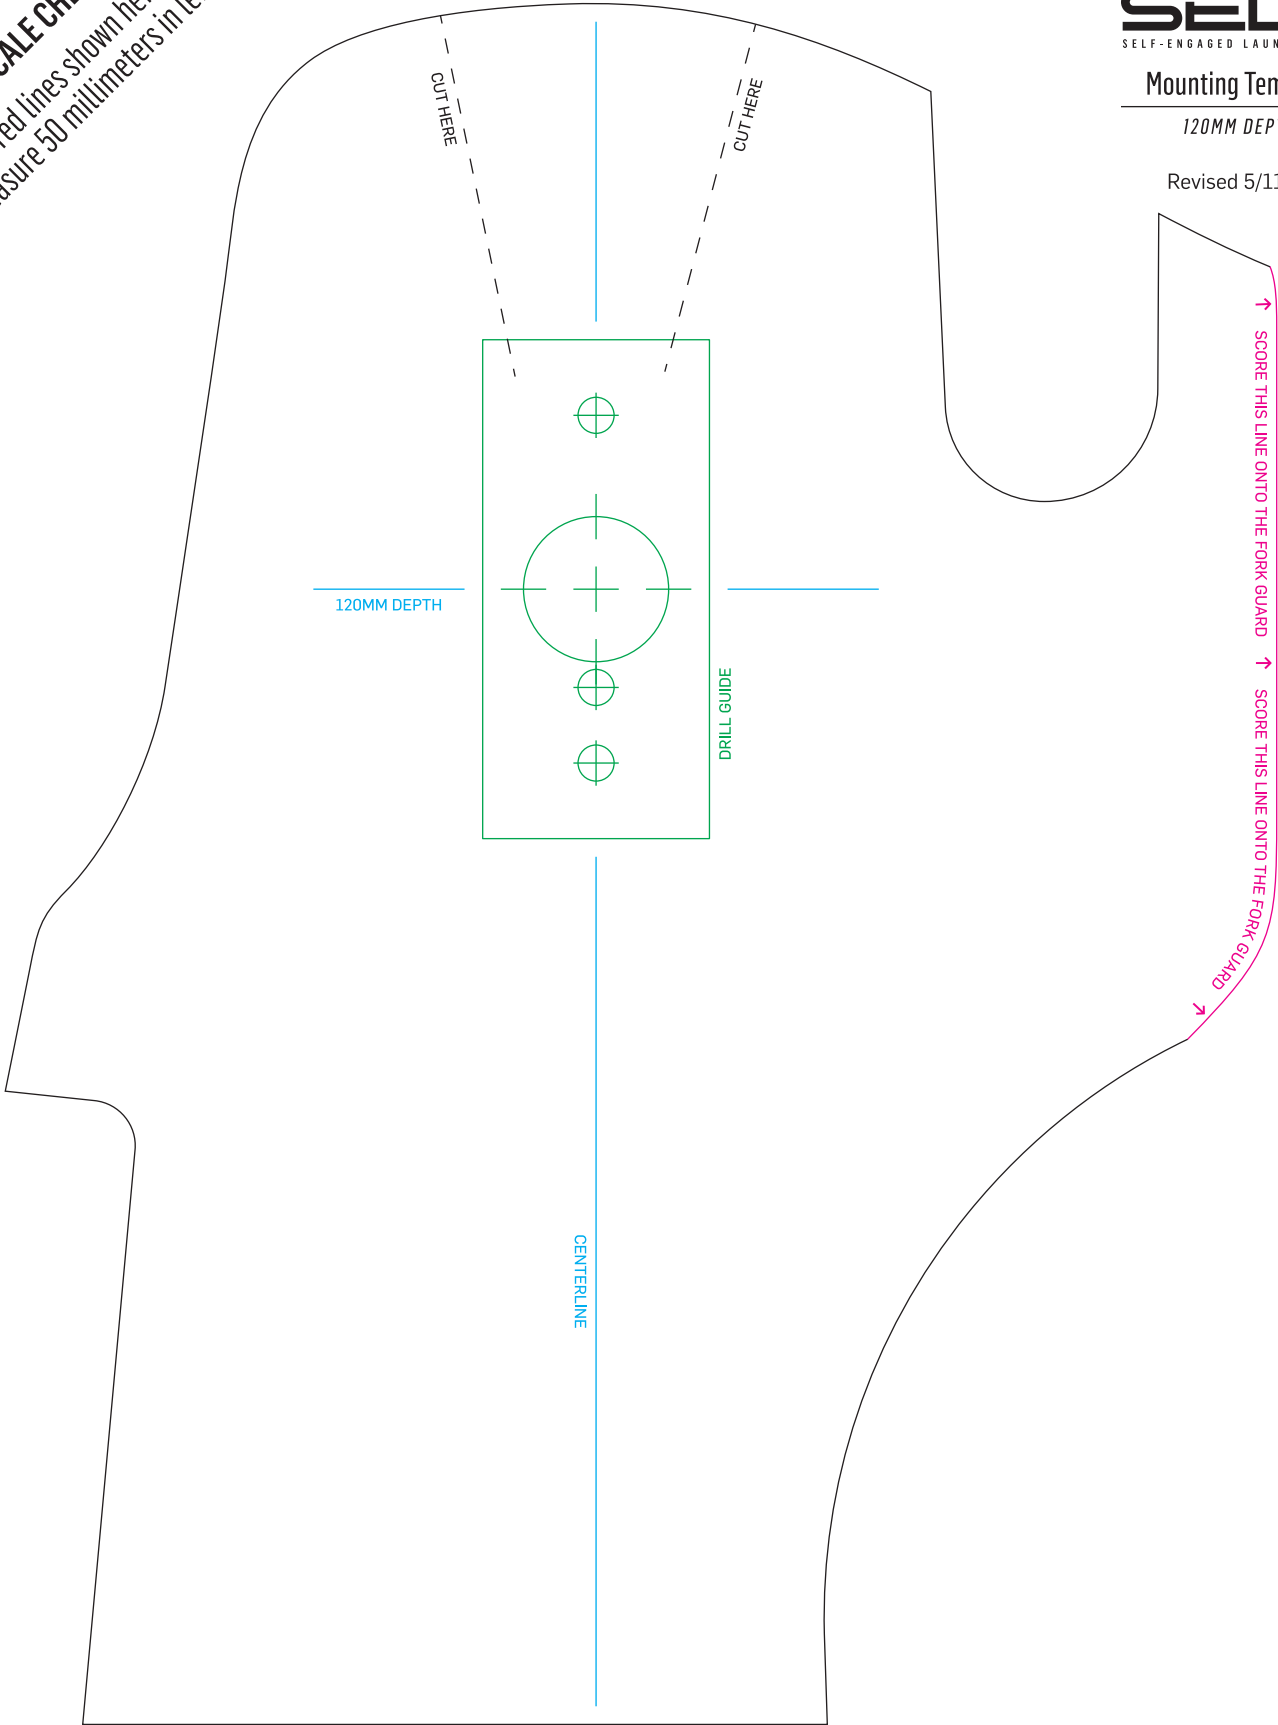

Mounting Template

100MM DEPTH

Revised 5/11/20

50MM

SCALE CHECK

Both red lines shown here must measure 50 millimeters in length.

50MM

APPLICATIONS

HONDA: 19-20 CRF250R/450R/450RWE

Mounting Template

110MM DEPTH

Revised 5/11/20

50MM

SCALE CHECK

Both red lines shown here must measure 50 millimeters in length.

50MM

APPLICATIONS

HONDA: 19-20 CRF250R/450R/450RWE

Mounting Template

120MM DEPTH

Revised 5/11/20

50MM

SCALE CHECK

Both red lines shown here must measure 50 millimeters in length.

50MM

APPLICATIONS

HONDA: 19-20 CRF250R/450R/450RWE