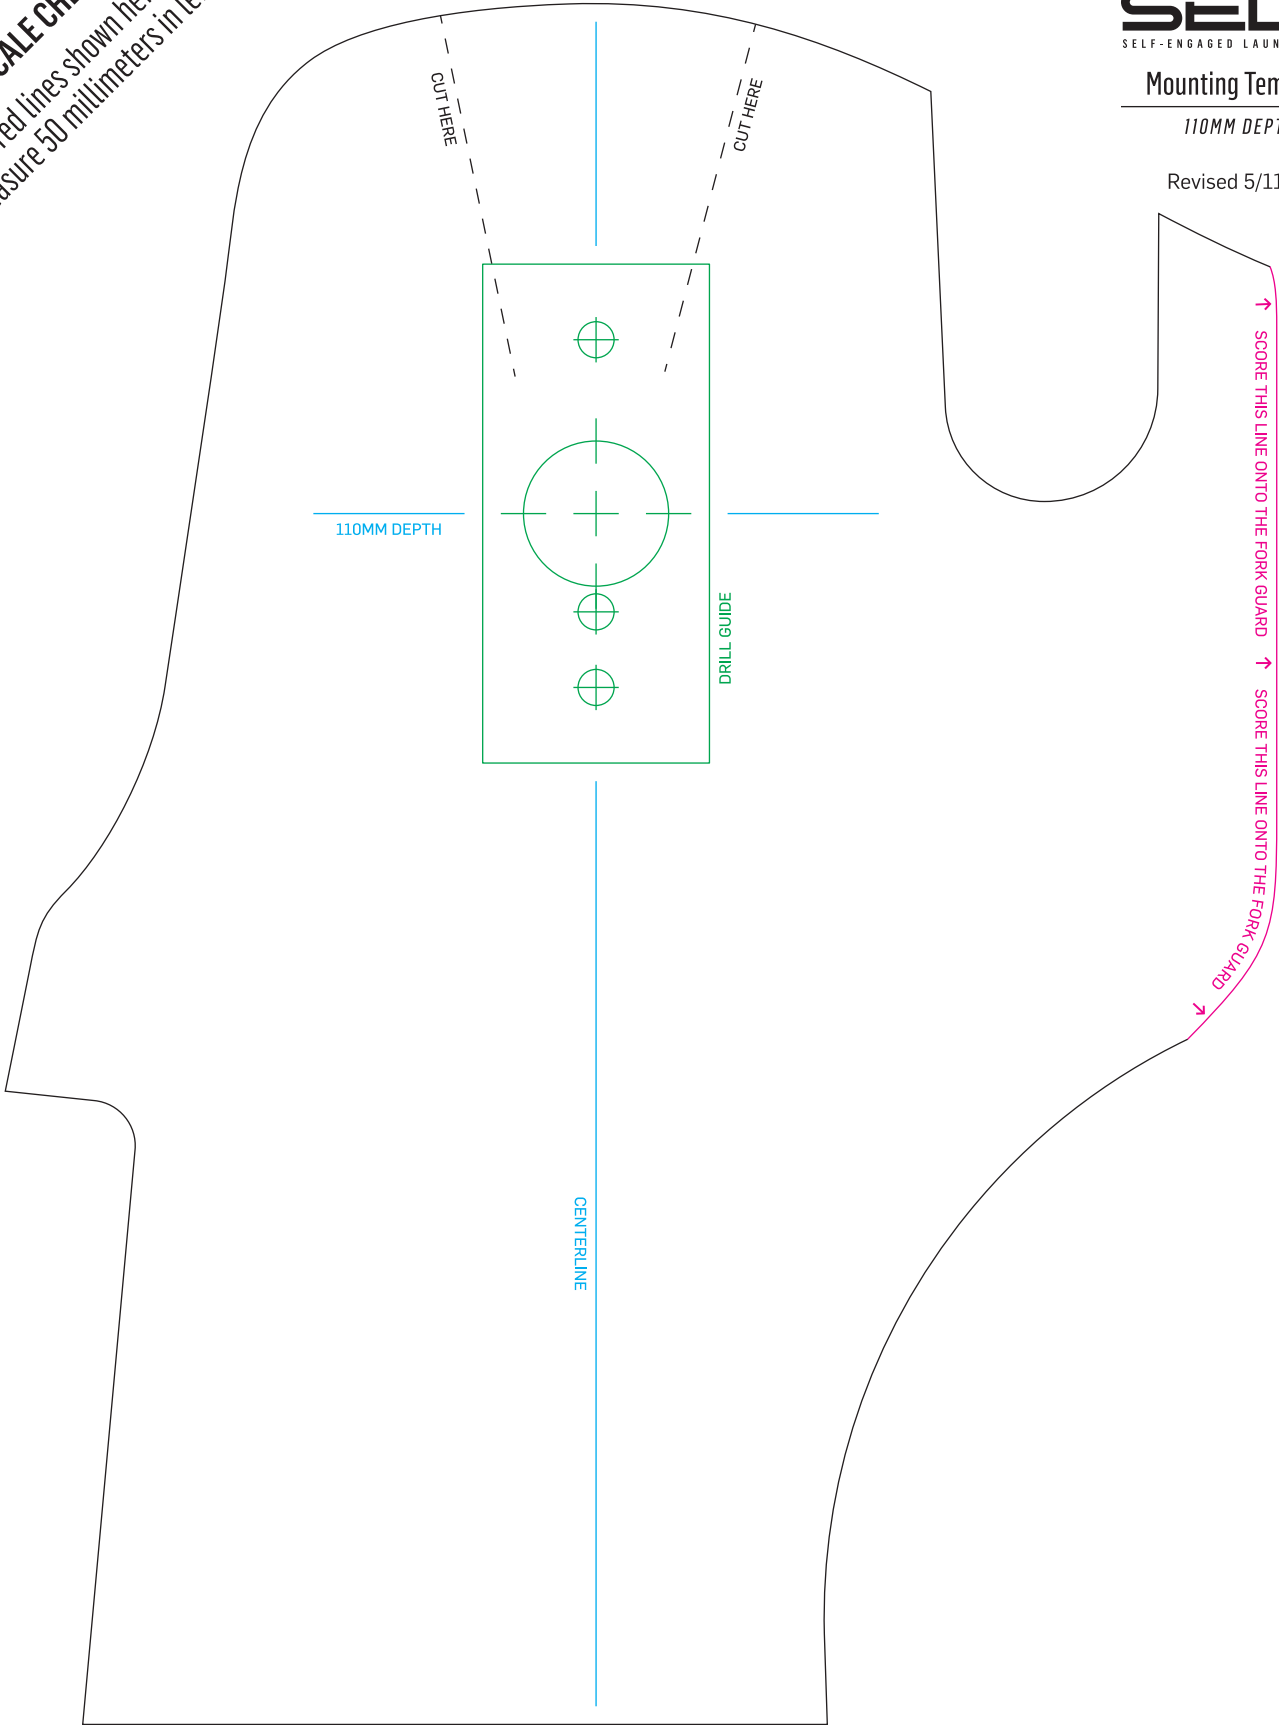

Mounting Template

100MM DEPTH

Revised 5/11/20

50MM

SCALE CHECK

Both red lines shown here must measure 50 millimeters in length.

50MM

APPLICATIONS

HONDA: 19-20 CRF250R/450R/450RWE

Mounting Template

110MM DEPTH

Revised 5/11/20

50MM

SCALE CHECK

Both red lines shown here must measure 50 millimeters in length.

50MM

APPLICATIONS

HONDA: 19-20 CRF250R/450R/450RWE

Mounting Template

120MM DEPTH

Revised 5/11/20

50MM

SCALE CHECK

Both red lines shown here must measure 50 millimeters in length.

50MM

APPLICATIONS

HONDA: 19-20 CRF250R/450R/450RWE