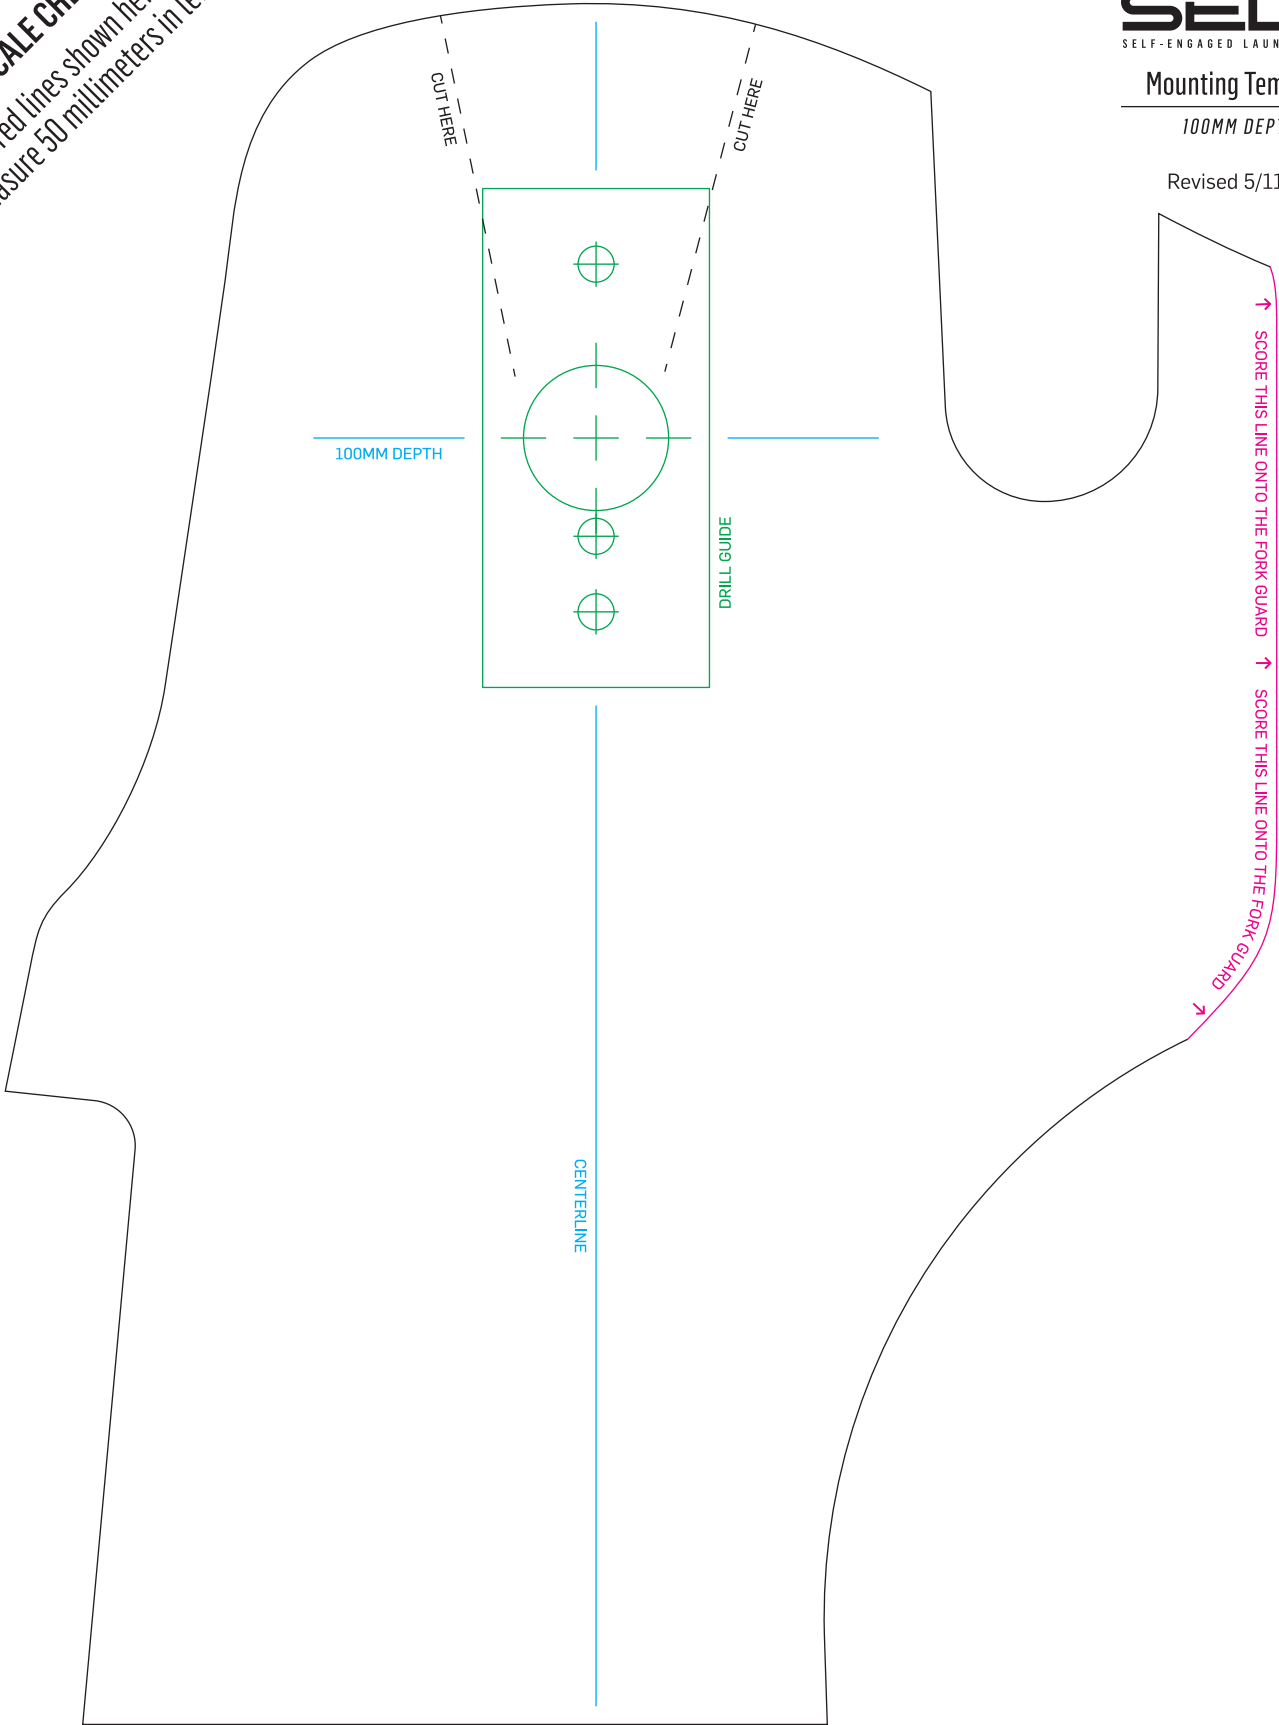

Mounting Template

100MM DEPTH

Revised 5/11/20

50MM

SCALE CHECK

Both red lines shown here must measure 50 millimeters in length.

50MM

APPLICATIONS

HONDA: 19-20 CRF250R/450R/450RWE

Mounting Template

110MM DEPTH

Revised 5/11/20

50MM

SCALE CHECK

Both red lines shown here must measure 50 millimeters in length.

50MM

APPLICATIONS

HONDA: 19-20 CRF250R/450R/450RWE

Mounting Template

120MM DEPTH

Revised 5/11/20

50MM

SCALE CHECK

Both red lines shown here must measure 50 millimeters in length.

50MM

APPLICATIONS

HONDA: 19-20 CRF250R/450R/450RWE