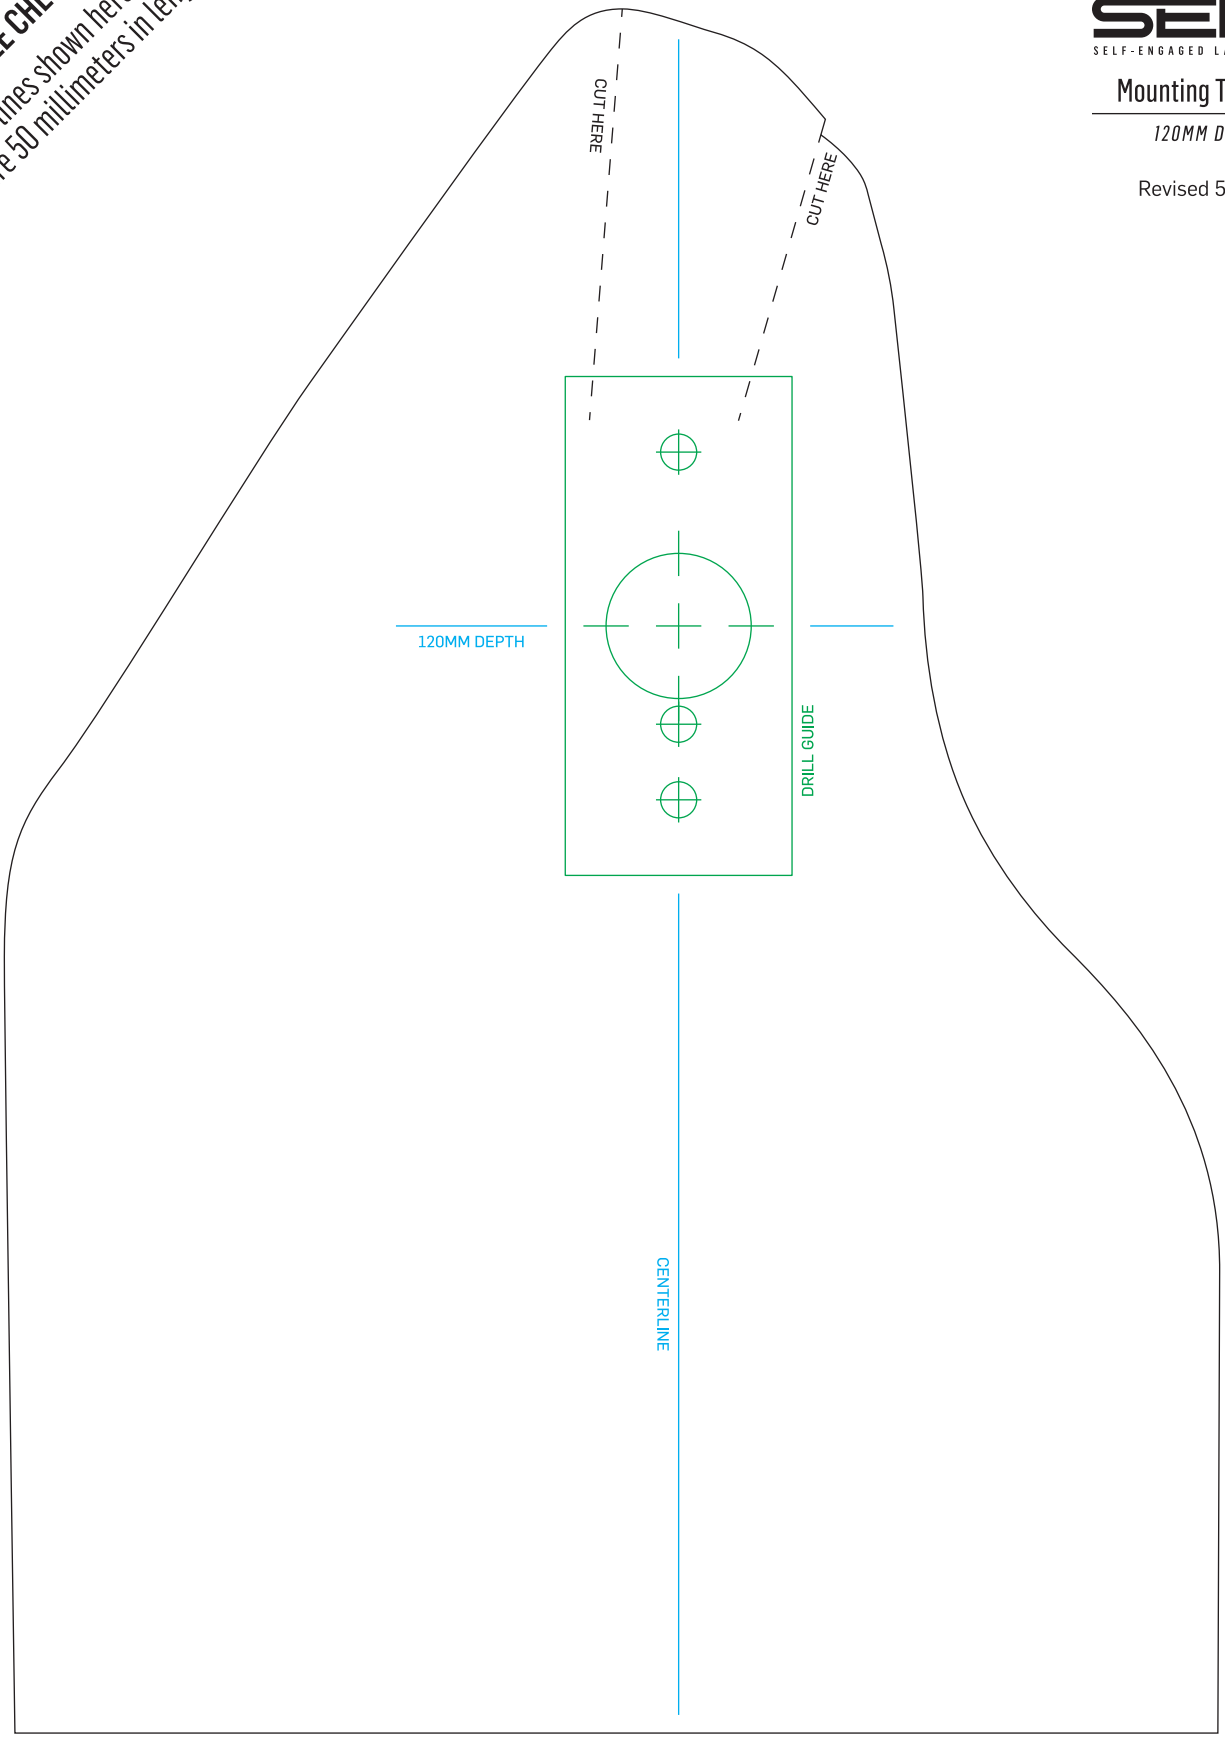

Mounting Template

100MM DEPTH

Revised 5/11/20

50MM

SCALE CHECK

Both red lines shown here must measure 50 millimeters in length.

50MM

APPLICATIONS

KAWASAKI: 17-18 KX250F, 16-18 KX450F, 19-20 KX250/450

Mounting Template

110MM DEPTH

Revised 5/11/20

50MM

SCALE CHECK

Both red lines shown here must measure 50 millimeters in length.

50MM

APPLICATIONS

KAWASAKI: 17-18 KX250F, 16-18 KX450F, 19-20 KX250/450

Mounting Template

120MM DEPTH

Revised 5/11/20

50MM

SCALE CHECK

Both red lines shown here must measure 50 millimeters in length.

50MM

APPLICATIONS

KAWASAKI: 17-18 KX250F, 16-18 KX450F, 19-20 KX250/450