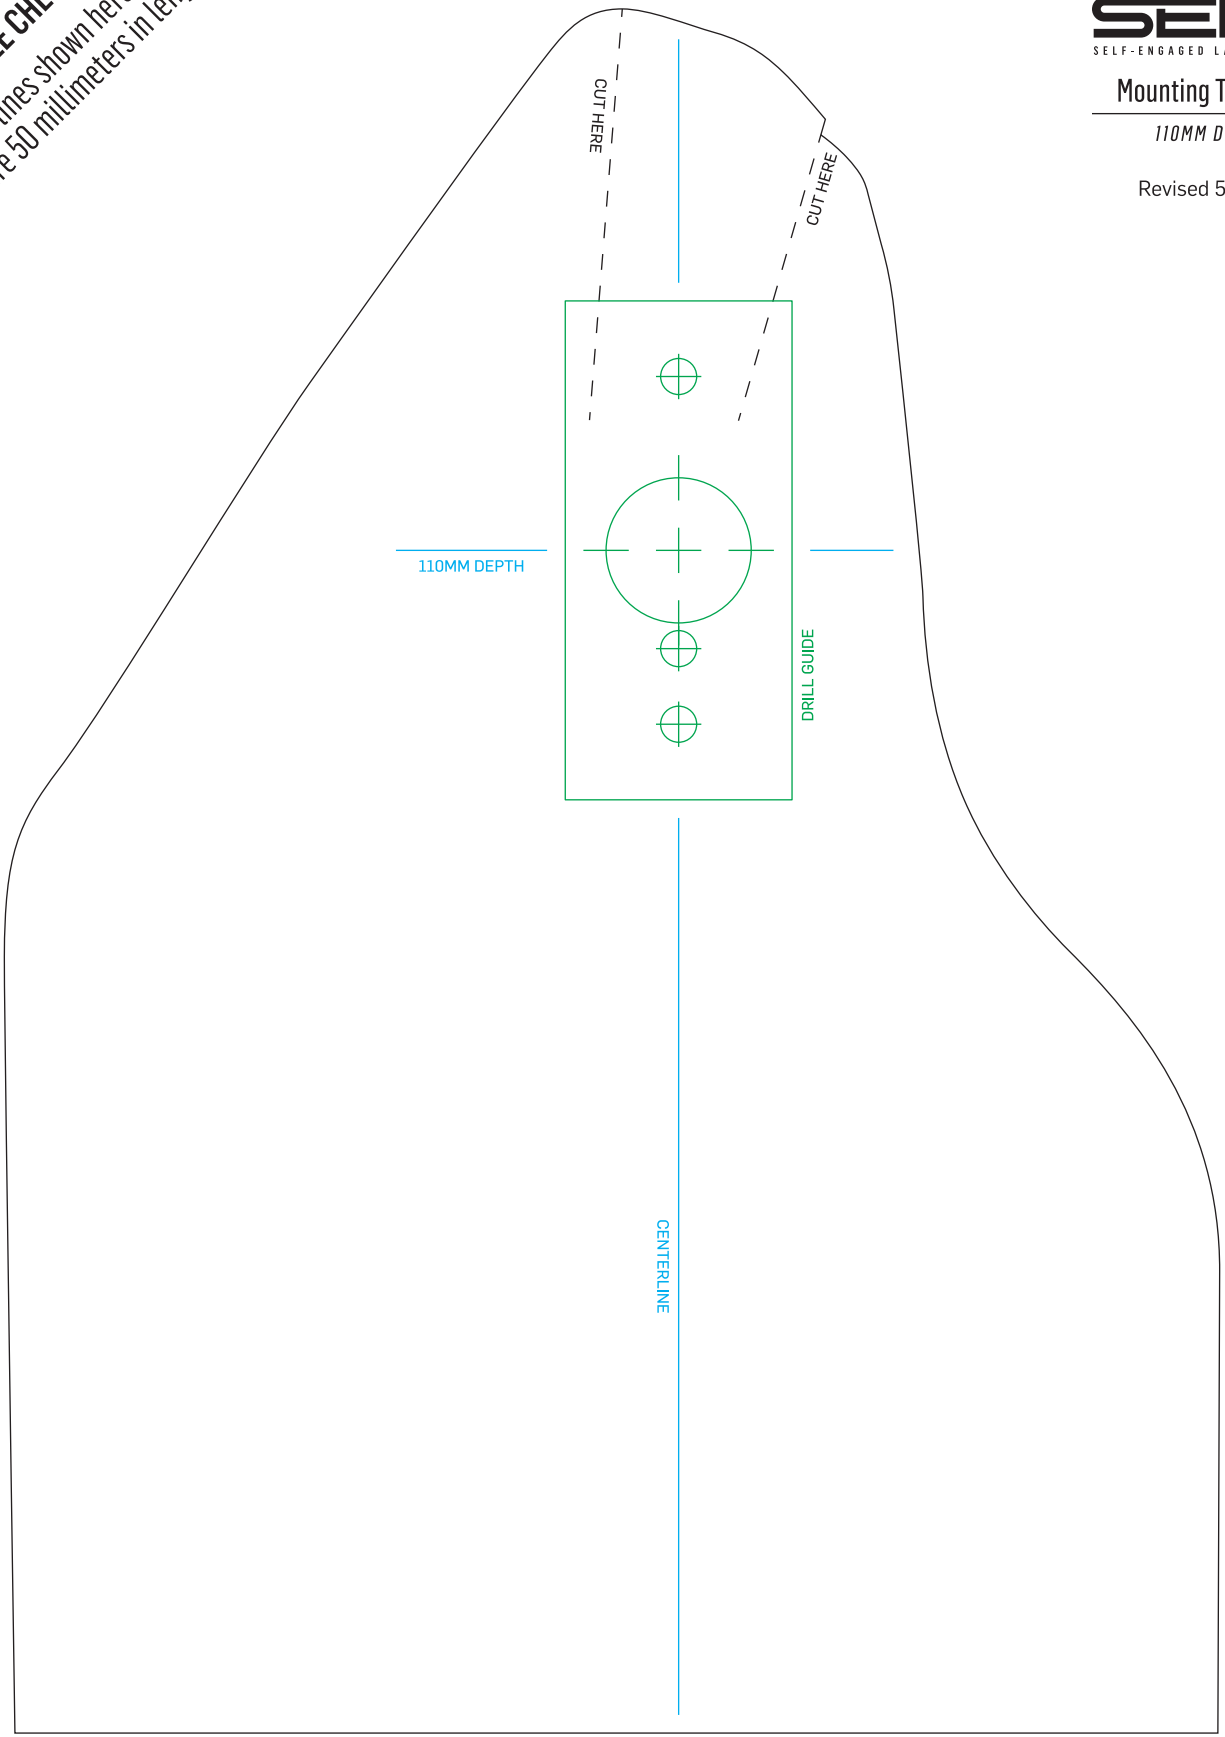

Mounting Template

100MM DEPTH

Revised 5/11/20

50MM

SCALE CHECK

Both red lines shown here must measure 50 millimeters in length.

50MM

APPLICATIONS

KAWASAKI: 17-18 KX250F, 16-18 KX450F, 19-20 KX250/450

Mounting Template

110MM DEPTH

Revised 5/11/20

50MM

SCALE CHECK

Both red lines shown here must measure 50 millimeters in length.

50MM

APPLICATIONS

KAWASAKI: 17-18 KX250F, 16-18 KX450F, 19-20 KX250/450

Mounting Template

120MM DEPTH

Revised 5/11/20

50MM

SCALE CHECK

Both red lines shown here must measure 50 millimeters in length.

50MM

APPLICATIONS

KAWASAKI: 17-18 KX250F, 16-18 KX450F, 19-20 KX250/450