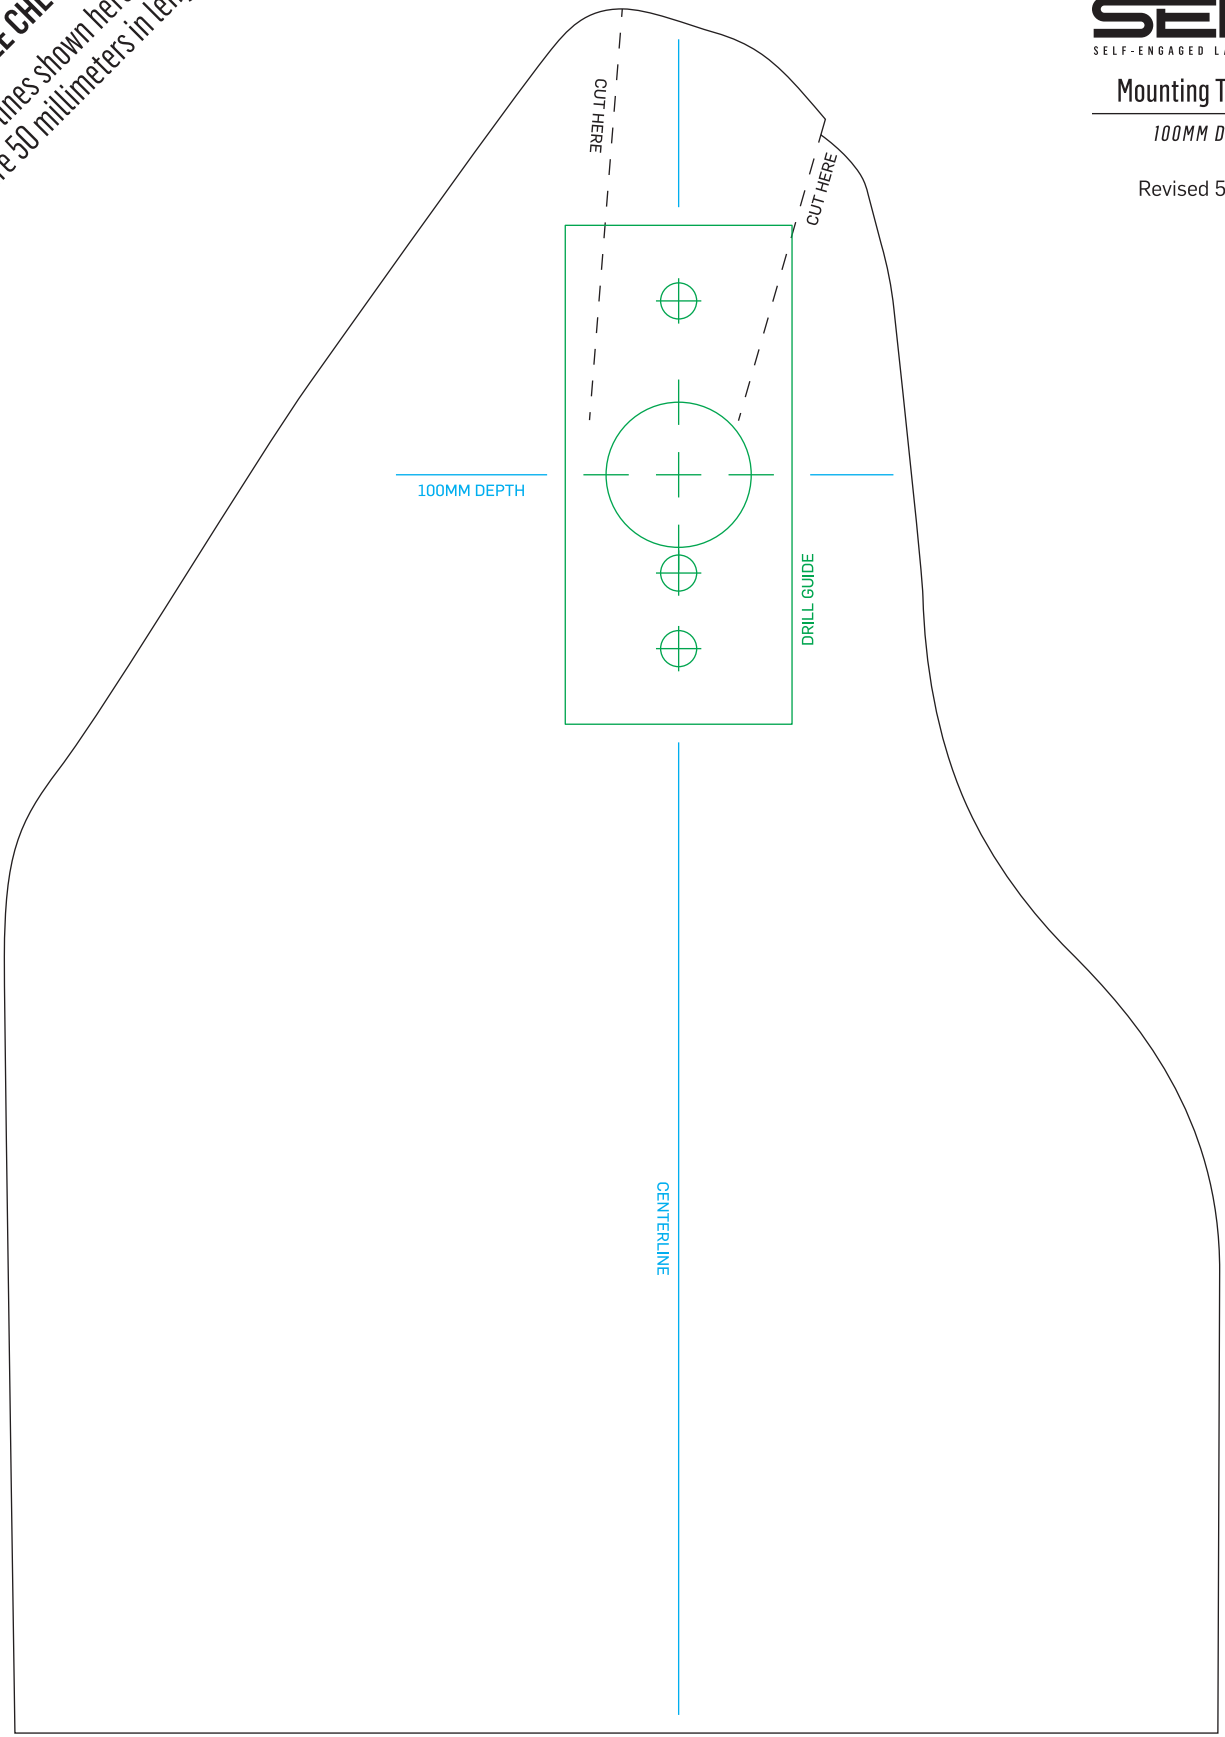

Mounting Template

100MM DEPTH

Revised 5/11/20

50MM

SCALE CHECK

Both red lines shown here must measure 50 millimeters in length.

50MM

APPLICATIONS

KAWASAKI: 17-18 KX250F, 16-18 KX450F, 19-20 KX250/450

Mounting Template

110MM DEPTH

Revised 5/11/20

50MM

SCALE CHECK

Both red lines shown here must measure 50 millimeters in length.

50MM

APPLICATIONS

KAWASAKI: 17-18 KX250F, 16-18 KX450F, 19-20 KX250/450

Mounting Template

120MM DEPTH

Revised 5/11/20

50MM

SCALE CHECK

Both red lines shown here must measure 50 millimeters in length.

50MM

APPLICATIONS

KAWASAKI: 17-18 KX250F, 16-18 KX450F, 19-20 KX250/450